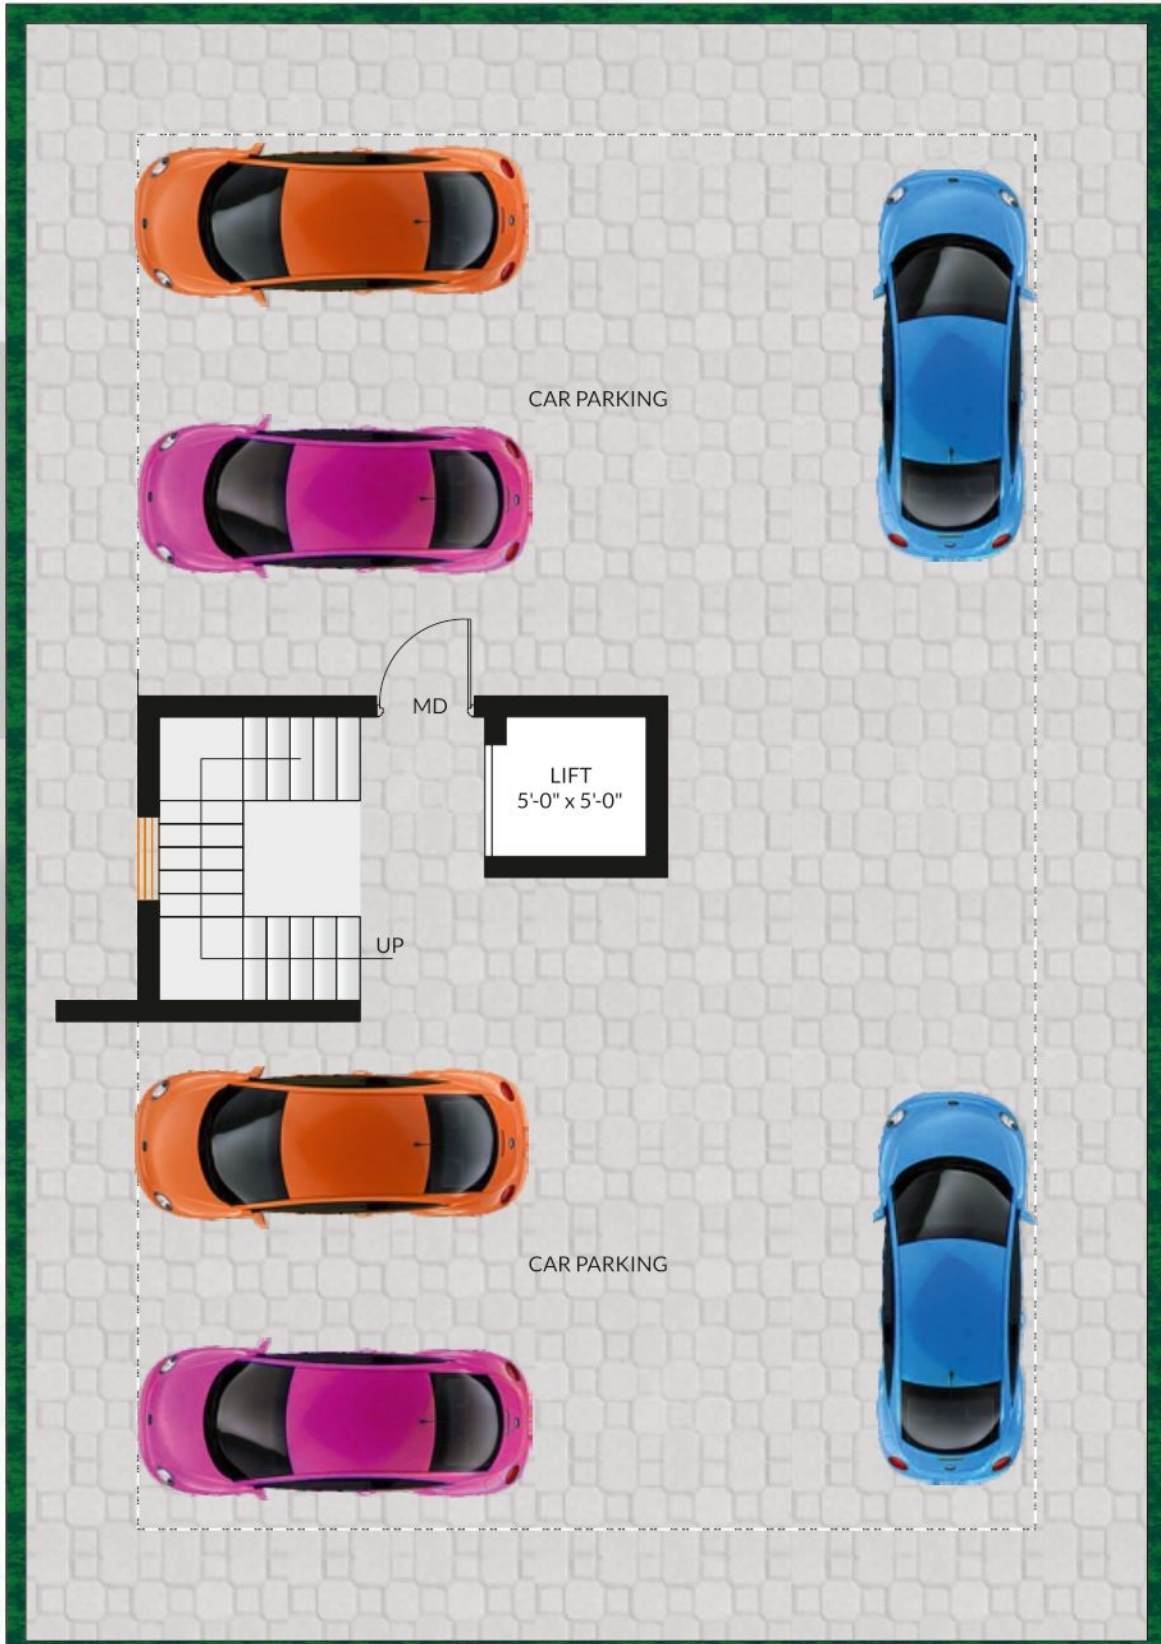

YOGAA'S
Blue Bell

R O A D

TYPICAL FLOOR PLAN

Flat No.	Flat Type	Sale Sq.ft.
F1,S1&T1	3 BHK	1080 Sq.ft.

Flat No.	Flat Type	Sale Sq.ft.
F2,S2&T2	2 BHK	949 Sq.ft.