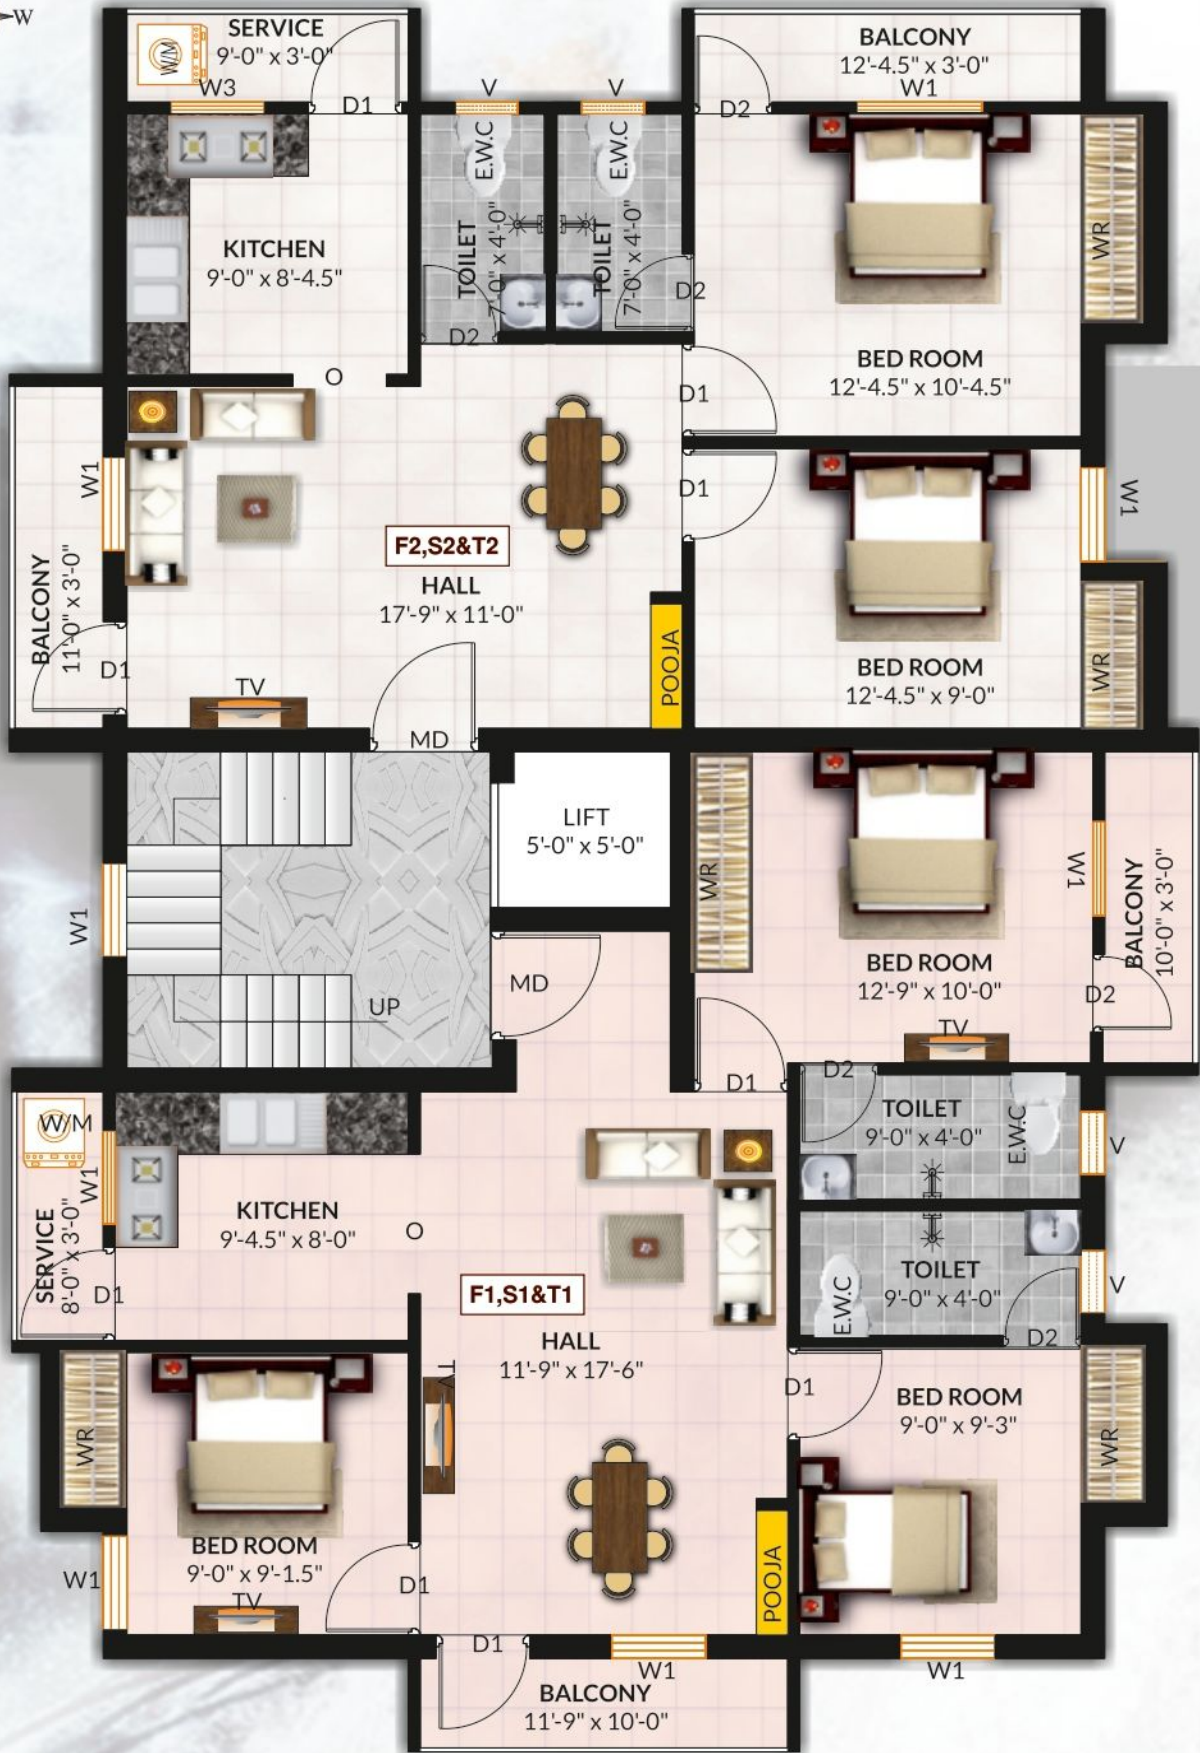

YOGAA'S
Blue Bell

R O A D

TYPICAL FLOOR PLAN

Flat No.	Flat Type	Sale Sq.ft.
F1,S1&T1	3 BHK	1080 Sq.ft.

Flat No.	Flat Type	Sale Sq.ft.
F2,S2&T2	2 BHK	949 Sq.ft.